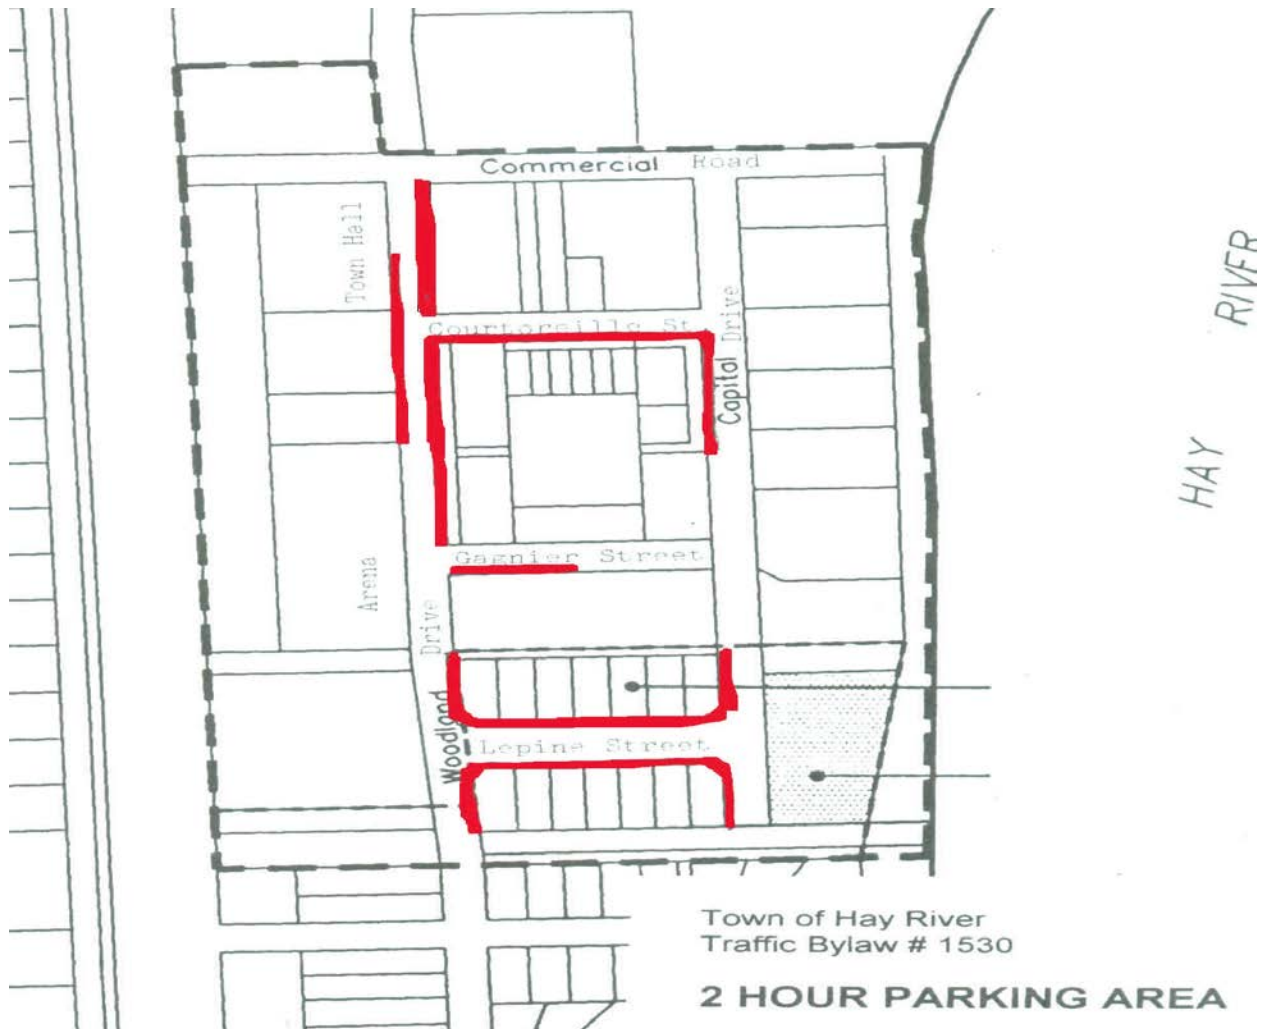

2 Hour Parking Zone Monday – Friday (9:00am – 6:00pm)

We would like to remind motorists that several on-street parking areas in the downtown core are restricted to 2-hour parking limits on weekdays between the hours of 9:00am to 6:00pm.

Please watch for signs, as the 2 hour parking limit will begin to be enforced starting on September 1st.

Two hour parking areas are indicated in red on the map below.

Thank you for your cooperation